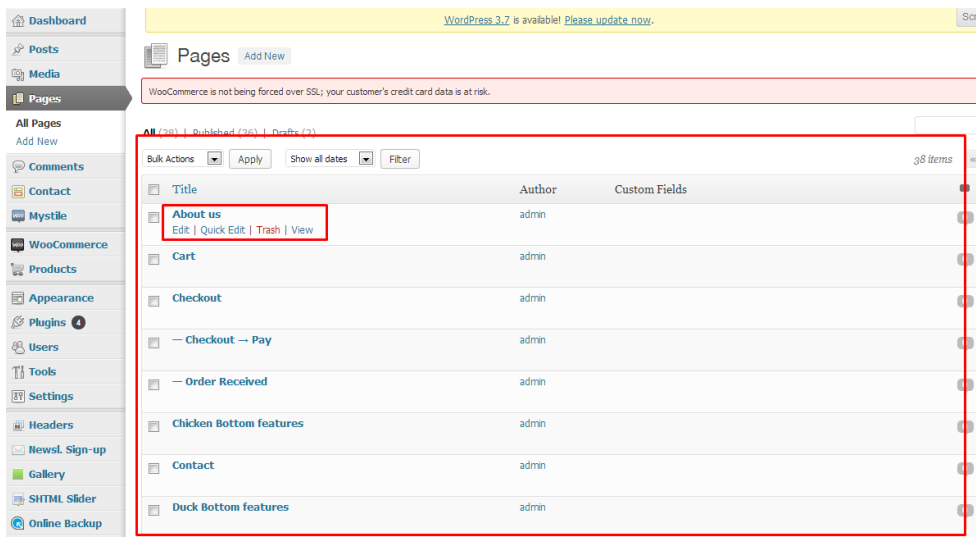

# HOW TO ADD/DELETE/EDIT TEXT

1. Login to Wordpress
2. On Dashboard, go to "Pages", select "All Pages"

3. Below screen will appear, select the page you want to edit.

4. After selecting the “page”, below screen will appear:  
As you can see, the “Text” tab is the default “editor” and the texts contains html tags like <div> and <p>

You can edit or delete text right here, but do not delete those html tags.  
Click “Update” to save.

The screenshot shows the WordPress 'Edit Page' interface for a page titled 'About us'. The editor is in 'Text' mode, displaying raw HTML code for the content. The 'Text' tab is selected in the top right of the editor. The 'Update' button is highlighted in the right-hand sidebar.