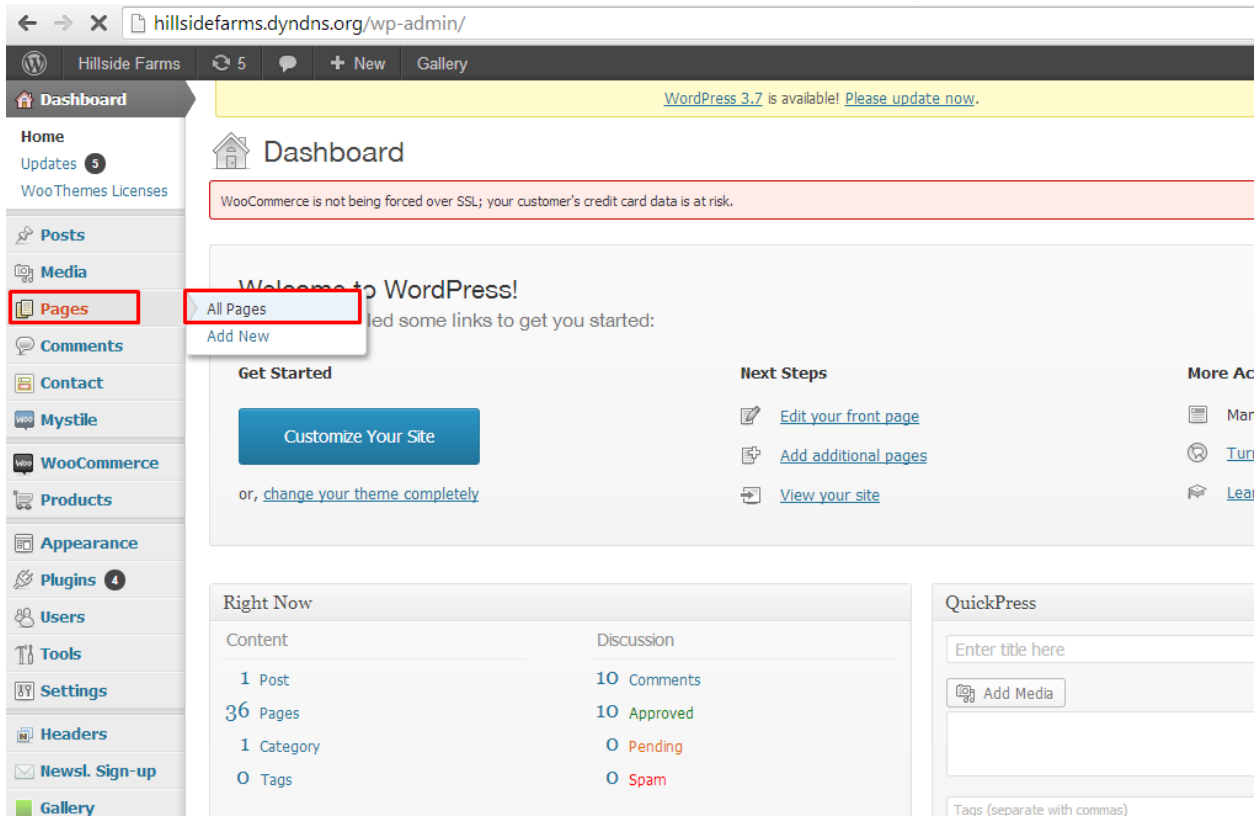

# HOW TO ADD/DELETE/EDIT TEXT

1. Login to Wordpress
2. On Dashboard, go to "Pages", select "All Pages"

3. Below screen will appear, select the page you want to edit.

4. After selecting the “page”, below screen will appear:  
As you can see, the “Text” tab is the default “editor” and the texts contains html tags like <div> and <p>

You can edit or delete text right here, but do not delete those html tags.  
Click “Update” to save.

The screenshot shows the WordPress 'Edit Page' interface for a page titled 'About us'. The editor is in 'Text' mode, displaying raw HTML code for the content. The 'Text' tab is selected in the top right of the editor. The 'Update' button is highlighted in the right-hand sidebar.